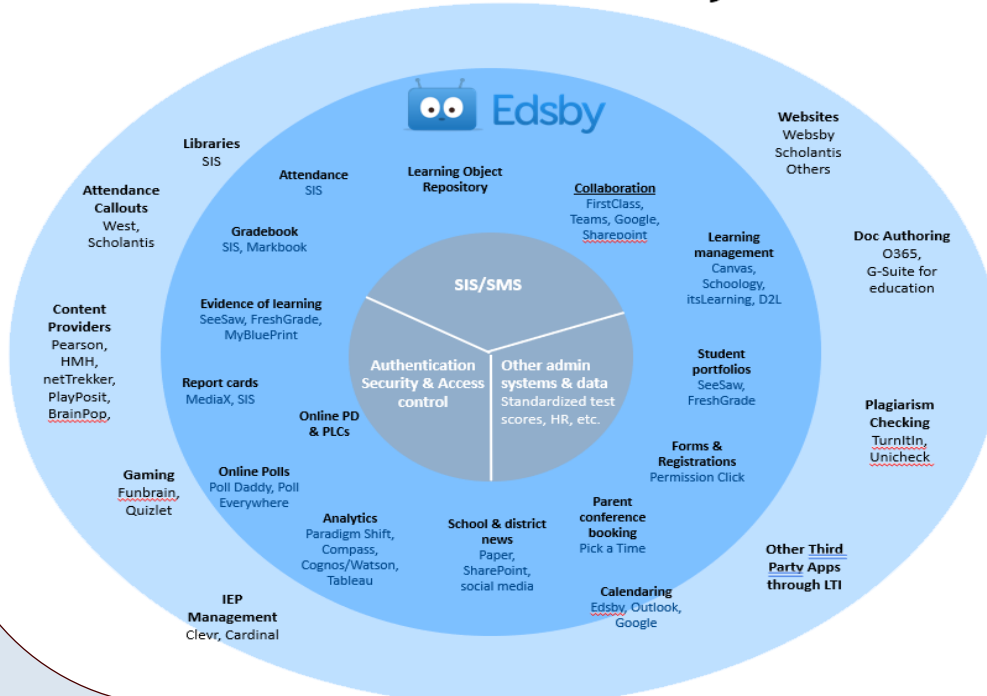

The Breadth of Edsby

Mayet-Edsby Offering

- Enrollment
- Scheduling
- Timetables
- Report cards
- Assessment
- Gradebook
- Attendance
- Analytics
- Conferencing
- Collaboration
- Learning Management

mayet.ca
edsby.com